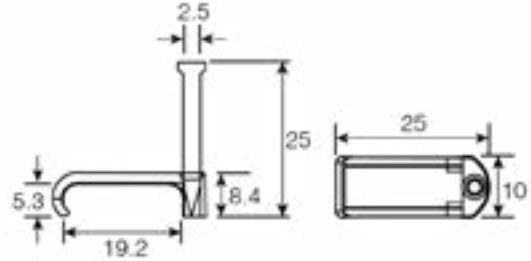

Product Code: QDC2

Description: 2 x 2.5mm² (Double T&E Cable) Cable Clips - Grey

Dimensions

| | |
|----------------------|--------|
| Cable Dimension (mm) | 6 x 20 |
| Cable Width (mm) | 19.2 |
| Cable Height (mm) | 5.3 |
| Clip Height (mm) | 8.4 |
| Clip Width (mm) | 25 |
| Clip Depth (mm) | 10 |
| Nail Length (mm) | 25 |
| Nail Diameter (mm) | 2.5 |

General Information

| | |
|----------------------------------------|-------------|
| Colour | Grey |
| Suitable Cable Size (mm ²) | 2 x 2.5 T&E |
| Temperature Rating (°C) | -20 to +70 |

Materials

Body: Polyethylene
Nail: Hardened Steel Plated