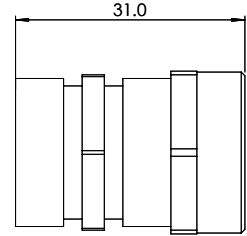

Product Code: QTRSG20

Luckinslive 437541213

Description: 20mm T.R.S Brass Stuffing Gland

Dimensions

Thread Length (mm)	13.2
Thread Size	M20
Head Depth (mm)	2.8
Threaded Entry Length (mm)	13.2

General Information