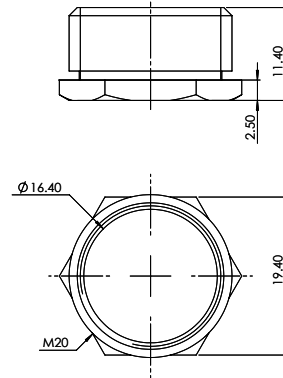

Product Code: QMSB20

Luckinslive 437541103

Description: 20mm Brass Short Pattern Male Bush

**Dimensions**

Size (Metric/mm)	20
Overall Length (mm)	11.6
Thread Length (mm)	9
Inner Diameter (mm)	16.5
Outer Diameter (mm)	19.4
Thread Size	M20
Head Depth (mm)	2.6

**General Information**

Finish	Brass
Conduit Type	Short Bush

**Materials**

Material: Brass
-----------------

**Standards**

BS 4568-1: 1970
-----------------