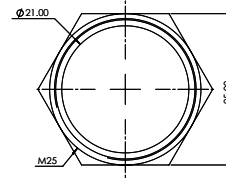

Product Code: QMLB25

Luckinslive 437541093

Description: 25mm Brass Long Pattern Male Bush

Dimensions

Size (Metric/mm)	25
Overall Length (mm)	19
Thread Length (mm)	16.4
Inner Diameter (mm)	21.3
Outer Diameter (mm)	24.4
Thread Size	M25
Head Depth (mm)	2.6

General Information

Finish	Brass
Conduit Type	Long Bush

Materials

Material: Brass

Standards

BS 4568-1: 1970