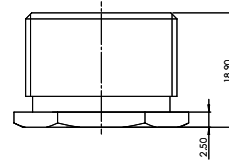

Product Code: QMLB25

Luckinslive 437541093

Description: 25mm Brass Long Pattern Male Bush

Dimensions

Size (Metric/mm)	25
Overall Length (mm)	19
Thread Length (mm)	16.4
Inner Diameter (mm)	21.3
Outer Diameter (mm)	24.4
Thread Size	M25
Head Depth (mm)	2.6