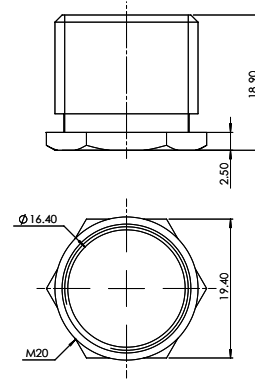

Product Code: QMLB20

Luckinslive 437541080

Description: 20mm Brass Long Pattern Male Bush

Dimensions

Size (Metric/mm)	20
Overall Length (mm)	18.4
Thread Length (mm)	15.8
Inner Diameter (mm)	16.5
Outer Diameter (mm)	19.4
Thread Size	M20
Head Depth (mm)	2.6

General Information

Finish	Brass
Conduit Type	Long Bush

Materials

Material: Brass

Standards

BS 4568-1: 1970