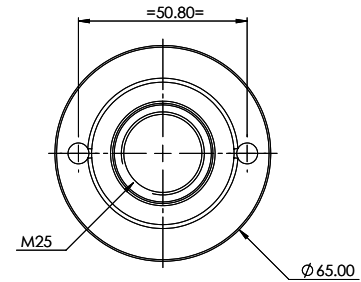

Product Code: QDC25G

Luckinslive 437540625

Description: 25mm BZP Dome Cover

Dimensions

Thickness (mm)	4.4
Thread Size	M25
Fixing Centres (mm)	50.8

General Information

Finish	Galvanised
Spout Height (mm)	21
Conduit Type	Dome