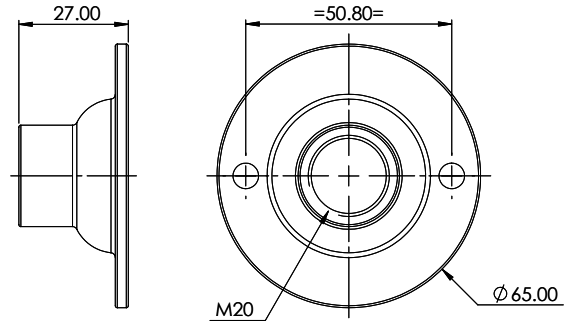

Product Code: QDC20G

Luckinslive 437540612

Description: 20mm BZP Dome Cover

Dimensions

Thickness (mm)	3.4
Thread Size	M20
Fixing Centres (mm)	50.8

General Information

Finish	Galvanised
Spout Height (mm)	15.2
Conduit Type	Dome