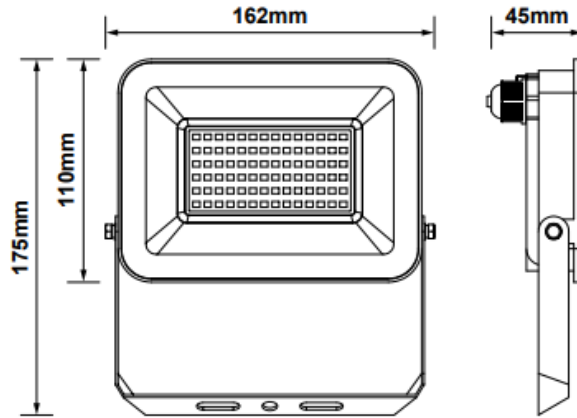

Rhine III

08884

RHI330-SCT

RHI330-SCT

Overview

The Rhine III LED Floodlights make ideal replacements for energy-hungry halogen lighting. Suitable for outdoor use, the range offers affordable products with high lumen efficiency and a long life. Plus, its CCT switchable capabilities mean you can change the ambience for your environment.

IP65

General Information

IK Rating	IK06
IP Rating	IP65
Materials	Housing: Die-cast aluminium
Nominal Lifetime (h)	30,000 h
Protection Rating	Class I
Installation Area	Internal and External

Tel: 01635 523 713

Email: sales@kosnic.com

Kosnic.com