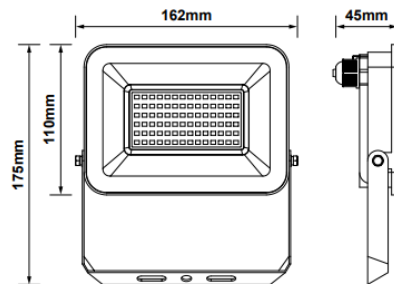

Rhine 3

08884 RHI330-SCT

Accessories

Product Code	Description		Type	
KCWP3IN	IP67 in-line connector		Connector kit	
CCT (K)	Chromaticity Co-Ordinate (x)	Chromaticity Co-Ordinate (y)	Lumen (lm)	R9 CRI
3000 (Warm White)	0.434	0.403	3300	-6
4000 (Cool White)	0.380	0.380	3450	8
6500 (Day Light)	0.328	0.328	3300	-16

Overview

The Rhine LED Floodlights make ideal replacements for energy-hungry halogen lighting. Suitable for outdoor use, the range offers affordable products with high lumen efficiency and a long life. Plus, its CCT switchable capabilities mean you can change the ambience for your environment.

General Information

IK Rating	IK06
IP Rating	IP65
Materials	Housing: Die-cast aluminium
Nominal Lifetime (h)	30,000 h
Protection Rating	Class I
Installation Area	Internal and External

RHI330-SCT

Tel: 01635 523 713

Email: sales@kosnic.com

Kosnic.com