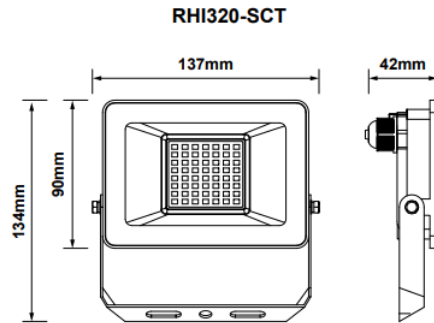

Rhine 3

08882 RHI320-SCT

Accessories

Product Code	Description		Type	
KCWP3IN	IP67 in-line connector		Connector kit	
CCT (K)	Chromaticity Co-Ordinate (x)	Chromaticity Co-Ordinate (y)	Lumen (lm)	R9 CRI
3000 (Warm White)	0.434	0.403	2200	-7
4000 (Cool White)	0.382	0.380	2300	5
6500 (Day Light)	0.313	0.328	2200	-21

Overview

The Rhine LED Floodlights make ideal replacements for energy-hungry halogen lighting. Suitable for outdoor use, the range offers affordable products with high lumen efficiency and a long life. Plus, its CCT switchable capabilities mean you can change the ambience for your environment.

General Information

IK Rating	IK06
IP Rating	IP65
Materials	Housing: Die-cast aluminium
Nominal Lifetime (h)	30,000 h
Protection Rating	Class I
Installation Area	Internal and External

Tel: 01635 523 713

Email: sales@kosnic.com

Kosnic.com