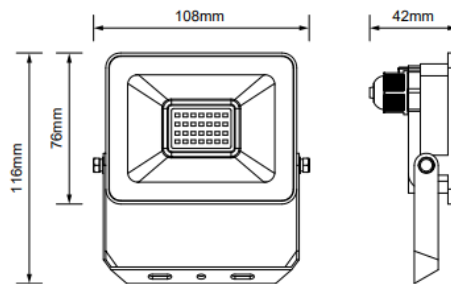

Rhine 3

08880 RHI310-SCT

Accessories

Product Code	Description		Type	
KCWP3IN	IP67 in-line connector		Connector kit	
CCT (K)	Chromaticity Co-Ordinate (x)	Chromaticity Co-Ordinate (y)	Lumen (lm)	R9 CRI
3000 (Warm White)	0.434	0.403	1100	-7
4000 (Cool White)	0.382	0.380	1150	5
6500 (Day Light)	0.313	0.328	1100	-23

Overview

The Rhine LED Floodlights make ideal replacements for energy-hungry halogen lighting. Suitable for outdoor use, the range offers affordable products with high lumen efficiency and a long life. Plus, its CCT switchable capabilities mean you can change the ambience for your environment.

General Information

IK Rating	IK06
IP Rating	IP65
Materials	Housing: Die-cast aluminium
Nominal Lifetime (h)	30,000 h
Protection Rating	Class I
Installation Area	Internal and External

RHI310-SCT

Tel: 01635 523 713

Email: sales@kosnic.com

Kosnic.com