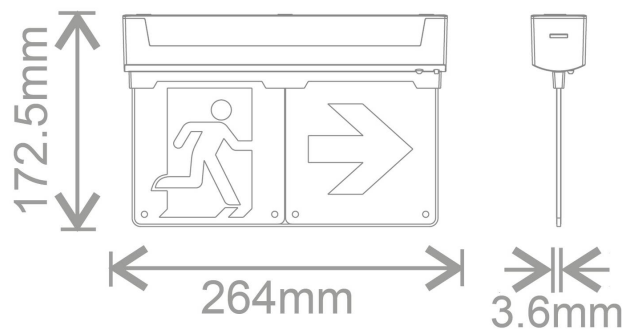

5 5 Years
Product Warranty
UK Only

2 2 Years
On-Site Warranty
Main-land UK Only

Doxa 2

08864 DOX20103

Accessories

Product Code	Description	Type
BAT18LFP1	Battery for Doxa 2	Battery

Overview

The Kosnic Doxa emergency exit sign is a self-contained, multi-purpose, maintained or non-maintained 3-hour emergency exit sign solution. The fitting is adaptable to be surface mounted in multiple positions. Also, available in self-test version.

General Information

IP Rating	IP20
Installation Area	Internal
UEM/EME Protection	Class II

Tel: 01635 523 713

Email: sales@kosnic.com

Kosnic.com

Kosnic Lighting KosnicUK KosnicLightingUK KosnicUK