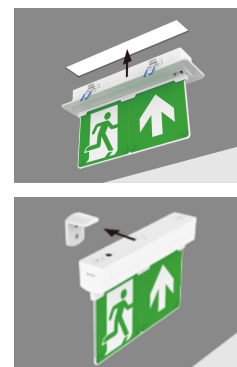

5 5 Years
Product Warranty
UK Only

2 2 Years
On-Site Warranty
Main-land UK Only

Doxa 2

08864 DOX20103

Doxa 2 Emergency exit sign 3W Manual test Surface/Recessed

- 7 mounting positions
- Maintained or non-maintained operation
- Integrated mounting clips

Overview

The Kosnic Doxa emergency exit sign is a self-contained, multi-purpose, maintained or non-maintained 3-hour emergency exit sign solution. The fitting is adaptable to be surface mounted in multiple positions. Also, available in self-test version.

Accessories

Product Code	Description	Type
BAT18LFP1	Battery for Doxa 2	Battery

Overview

The Kosnic Doxa emergency exit sign is a self-contained, multi-purpose, maintained or non-maintained 3-hour emergency exit sign solution. The fitting is adaptable to be surface mounted in multiple positions. Also, available in self-test version.