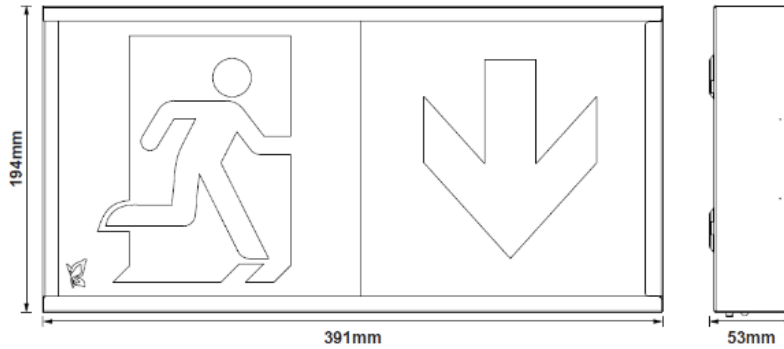

5 5 Years
Product Warranty
UK Only

2 2 Years
On-Site Warranty
Main-land UK Only

Belum

08814 BEL0105

Accessories

Product Code	Description	Type
KBAT2600LI1	Li-ion Battery Pack, 2600mAh for self test versions of Manot, Mulu, Belum, Kalem, Nitro, Nitro surface, Doxa	Battery
KBAT2000LI1	Li-ion battery 3.7V 2000mAh for self test DD EME	Battery

Overview

The Belum LED emergency exit sign is a self-contained, multi-purpose, maintained or non-maintained 3-hour emergency solution. This wall mounted panel has LEDs along the under edge. May be used as a standard emergency luminaire without the exit sign graphic. Supplied with Upward arrow exit sign. Standard or Self-Test options

IP20

General Information

IP Rating	IP20
Protection Rating	Class I
Installation Area	Internal
UEM/EME Protection	Class I

Tel: 01635 523 713

Email: sales@kosnic.com

Kosnic.com

Kosnic Lighting KosnicUK KosnicLightingUK KosnicUK