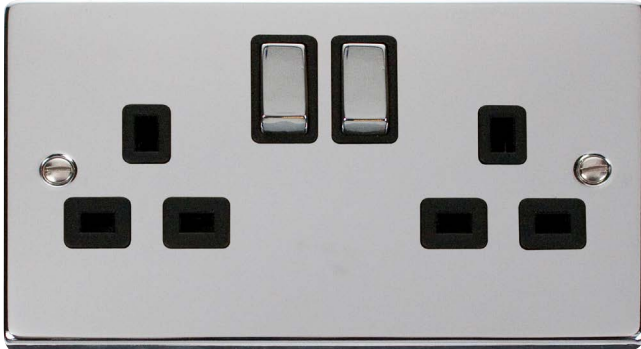

Product Code: VPCH536BK

Luckinslive 390052124

Description: 13A Ingot 2 Gang Double Pole Switched Socket Outlet

General Information

Dimensions (mm)	149 (W) x 91 (H) x 27 (D)	
Plate Dimensions (mm)	146 (W) x 88 (H) x 8 (D)	
Dimensions With Gasket (mm)	149 (W) x 91 (H) x 9 (D)	
Plate Fixing Centres - Horizontal (mm)	120.6	
Style	Victorian	
Finish	Polished Chrome	
Insert Colour	Black	
Gasket Colour	Black	
Materials	Front Plate: Stainless Steel	Insert & Housing: Urea
	Switch Cover: Stainless Steel	Terminals: Brass
	Terminal Screws: Steel & Yellow Passivated	Contacts: Silver "on-lay" Copper / Brass
	Internal Busbars: Formed Pressed Brass	Earth Strap: Mild Steel
	Gasket: Nylon	
Anti Microbial Certified	No	
Operating Voltage (AC)	250	Frequency (Hz) 50
Resistive Load Rating (A)	13	
Termination Type	Screw	
Terminal Size (mm)	Ø5	Terminal Torque Value (Nm) 2
Terminal Capacity - Solid (mm ²)	3 x 2.5 or 2 x 4	
Double Pole Switch	Yes	
Twin Earth Terminals	Yes	
Minimum Back Box Depth (mm)	25	
Ingress Protection	IP20	
Operational Temperature (°C)	-5 to +40	
Warranty (Years)	20	

Standards BS 1363-2

Additional Information

For cleaning / polishing of products, use only a soft, dry, clean cloth.
 Ensure that the mains supply is isolated before commencing installation and refer to the circuit diagram with the relevant product.
 Bare earth cables must always be covered with appropriate sleeving and wired to the earth terminal.