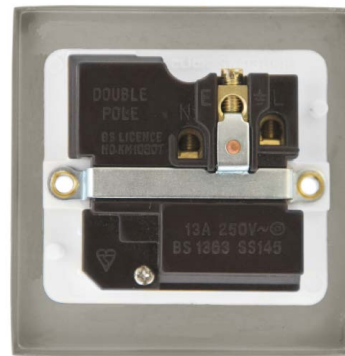

Product Code: VPCH535WH

Luckinslive 391235827

Description: 13A Ingot 1 Gang Double Pole Switched Socket Outlet

General Information

Dimensions (mm)	91 (W) x 91 (H) x 27 (D)	
Plate Dimensions (mm)	88 (W) x 88 (H) x 8 (D)	
Dimensions With Gasket (mm)	91 (W) x 91 (H) x 9 (D)	
Plate Fixing Centres - Horizontal (mm)	60.3	
Style	Victorian	
Finish	Polished Chrome	
Insert Colour	White	
Gasket Colour	White	
Materials	Front Plate: Stainless Steel Switch Cover: Stainless Steel Terminal Screws: Steel & Yellow Passivated Internal Busbars: Formed Pressed Brass Gasket: Nylon	Insert & Housing: Urea Terminals: Brass Contacts: Silver "on-lay" Copper / Brass Earth Strap: Mild Steel
Anti Microbial Certified	No	
Operating Voltage (AC)	250	Frequency (Hz) 50
Resistive Load Rating (A)	13	
Termination Type	Screw	
Terminal Size (mm)	Ø5	Terminal Torque Value (Nm) 2
Terminal Capacity - Solid (mm ²)	3 x 2.5 or 2 x 4	
Double Pole Switch	Yes	
Minimum Back Box Depth (mm)	25	
Ingress Protection	IP20	
Operational Temperature (°C)	-5 to +40	
Warranty (Years)	20	

Standards BS 1363-2

Additional Information

For cleaning / polishing of products, use only a soft, dry, clean cloth.
Ensure that the mains supply is isolated before commencing installation and refer to the circuit diagram with the relevant product.
Bare earth cables must always be covered with appropriate sleeving and wired to the earth terminal.