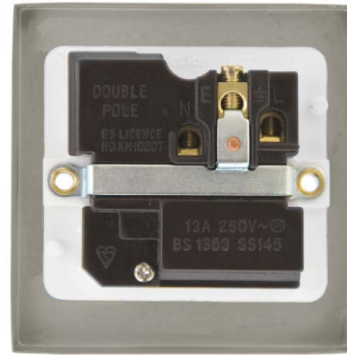

Product Code: VPCH535BK

Luckinslive 390052111

Description: 13A Ingot 1 Gang Double Pole Switched Socket Outlet

General Information

Dimensions (mm)	91 (W) x 91 (H) x 27 (D)	
Plate Dimensions (mm)	88 (W) x 88 (H) x 8 (D)	
Dimensions With Gasket (mm)	91 (W) x 91 (H) x 9 (D)	
Plate Fixing Centres - Horizontal (mm)	60.3	
Style	Victorian	
Finish	Polished Chrome	
Insert Colour	Black	
Gasket Colour	Black	
Materials	Front Plate: Stainless Steel Switch Cover: Stainless Steel Terminal Screws: Steel & Yellow Passivated Internal Busbars: Formed Pressed Brass Gasket: Nylon	Insert & Housing: Urea Terminals: Brass Contacts: Silver "on-lay" Copper / Brass Earth Strap: Mild Steel
Anti Microbial Certified	No	
Operating Voltage (AC)	250	Frequency (Hz) 50
Resistive Load Rating (A)	13	
Termination Type	Screw	
Terminal Size (mm)	Ø5	Terminal Torque Value (Nm) 2
Terminal Capacity - Solid (mm ²)	3 x 2.5 or 2 x 4	
Double Pole Switch	Yes	
Minimum Back Box Depth (mm)	25	
Ingress Protection	IP20	
Operational Temperature (°C)	-5 to +40	
Warranty (Years)	20	

Standards BS 1363-2

Additional Information

For cleaning / polishing of products, use only a soft, dry, clean cloth.
Ensure that the mains supply is isolated before commencing installation and refer to the circuit diagram with the relevant product.
Bare earth cables must always be covered with appropriate sleeving and wired to the earth terminal.