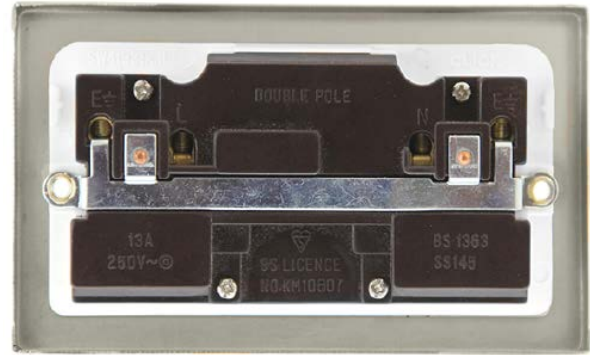

Product Code: VPBZ536BK

Luckinslive 438518559

Description: 13A Ingot 2 Gang Double Pole Switched Socket Outlet

General Information

Dimensions (mm)	149 (W) x 91 (H) x 27 (D)	
Plate Dimensions (mm)	146 (W) x 88 (H) x 8 (D)	
Dimensions With Gasket (mm)	149 (W) x 91 (H) x 9 (D)	
Plate Fixing Centres - Horizontal (mm)	120.6	
Style	Victorian	
Finish	Matt Bronze	
Insert Colour	Black	
Gasket Colour	Black	
Materials	Front Plate: Stainless Steel	Insert & Housing: Urea
	Switch Cover: Stainless Steel	Terminals: Brass
	Terminal Screws: Steel & Yellow Passivated	Contacts: Silver "on-lay" Copper / Brass
	Internal Busbars: Formed Pressed Brass	Earth Strap: Mild Steel
	Gasket: Nylon	
Anti Microbial Certified	No	
Operating Voltage (AC)	250	Frequency (Hz) 50
Resistive Load Rating (A)	13	
Termination Type	Screw	
Terminal Size (mm)	Ø5	Terminal Torque Value (Nm) 2
Terminal Capacity - Solid (mm ²)	3 x 2.5 or 2 x 4	
Double Pole Switch	Yes	
Twin Earth Terminals	Yes	
Minimum Back Box Depth (mm)	25	
Ingress Protection	IP20	
Operational Temperature (°C)	-5 to +40	
Warranty (Years)	20	

Standards BS 1363-2

Additional Information

For cleaning / polishing of products, use only a soft, dry, clean cloth.
 Ensure that the mains supply is isolated before commencing installation and refer to the circuit diagram with the relevant product.
 Bare earth cables must always be covered with appropriate sleeving and wired to the earth terminal.