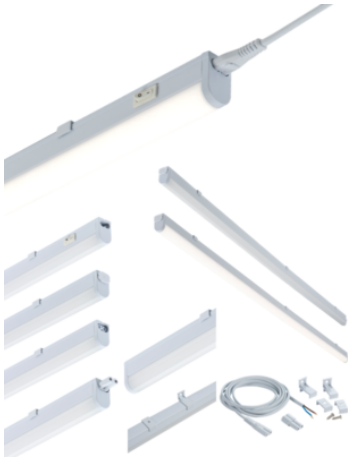

### UCLED9CW

230V 9W LED Linkable Striplight 4000K (538mm)

[www.mlaccessories.co.uk](http://www.mlaccessories.co.uk)

MLA PART CODE	UCLED9CW
DESCRIPTION	230V 9W LED Linkable Striplight 4000K (538mm)
NET WEIGHT (KG)	0.2
FINISH	White
DIFFUSER	Opal
DIMENSIONS (MM)	Length - 538 Width - 22.8 Projection - 36
CONSTRUCTION	Construction - Polycarbonate
CLASS	II
IP RATING	IP20
WATTAGE (W)	9
LAMP TECHNOLOGY	LED
LAMP INCLUDED	Yes
LUMENS (LM)	760
LUMENS LIGHT SOURCE ONLY (LM)	1045
LUMEN TOLERANCE	5%
EFFICACY (LM/W)	118.6
CIRCUIT WATTAGE (W)	8.8
CCT	4000K
LIGHT COLOUR	Cool White
CRI	>80
SDCM	<6
RUNNING CURRENT (A)	0.065
DISPLACEMENT FACTOR	>0.9
SVM	0.021
PST-LM	0.006
BEAM ANGLE (DEGREES)	145
LIFE SPAN (HRS)	30,000
L70B50 LIFESPAN (HRS)	54,000