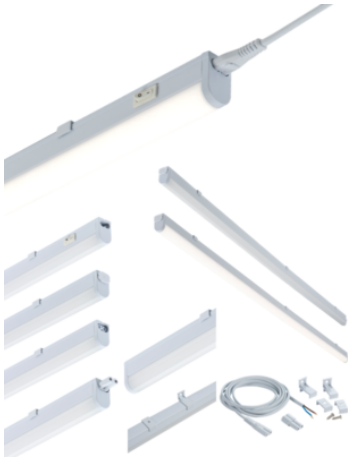

### UCLED4WW

230V 4W LED Linkable Striplight 3000K (277mm)

[www.mlaccessories.co.uk](http://www.mlaccessories.co.uk)

MLA PART CODE	UCLED4WW
DESCRIPTION	230V 4W LED Linkable Striplight 3000K (277mm)
NET WEIGHT (KG)	0.173
FINISH	White
DIFFUSER	Opal
DIMENSIONS (MM)	Length - 277 Width - 22.8 Projection - 36
CONSTRUCTION	Construction - Polycarbonate
CLASS	II
IP RATING	IP20
WATTAGE (W)	4
LAMP TECHNOLOGY	LED
LAMP INCLUDED	Yes
LUMENS (LM)	310
LUMENS LIGHT SOURCE ONLY (LM)	410
LUMEN TOLERANCE	5%
EFFICACY (LM/W)	104.6
CIRCUIT WATTAGE (W)	3.9
CCT	3000K
LIGHT COLOUR	Warm White
CRI	>80
SDCM	<6
RUNNING CURRENT (A)	0.03
DISPLACEMENT FACTOR	>0.9
SVM	0.001
PST-LM	0.001
BEAM ANGLE (DEGREES)	145
LIFE SPAN (HRS)	30,000
L70B50 LIFESPAN (HRS)	54,000