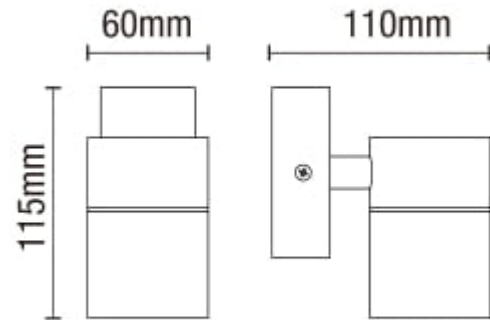

Leto Up or Down Outdoor Wall Light - stainless steel

ZN-37940-SST-65

The Leto Up or Down Outdoor Wall Light offers a sleek and contemporary lighting solution for the outside of your home. Featuring a Stainless Steel finish, this wall light is not only stylish but also resistant to rust and corrosion, ensuring long-lasting durability. Its versatile design allows it to be styled as either an up or down light, providing a stunning pool of illumination to enhance the aesthetic of your outdoor spaces. With an IP65 rating, this wall light is fully waterproof, making it ideal for withstanding outdoor weather conditions.

TECHNICAL DATA

Material	Steel
Colour	Stainless Steel
Bulb Type	GU10
Bulb Shape	Reflector
IP Rating	IP65
Colour Temperature (k)	NA
Max Wattage (W)	7w
Lumen Output (lm)	NA
Number of Bulbs	1
Fittings Class	I