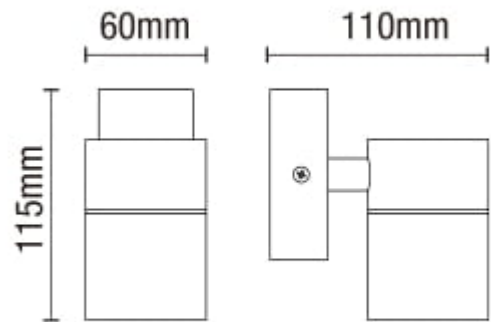

### TECHNICAL DATA

<b>Material</b>	Steel
<b>Colour</b>	Black
<b>Bulb Type</b>	GU10
<b>Bulb Shape</b>	Reflector
<b>IP Rating</b>	IP65
<b>Colour Temperature (k)</b>	NA
<b>Max Wattage (W)</b>	7w
<b>Lumen Output (lm)</b>	NA
<b>Number of Bulbs</b>	1
<b>Fittings Class</b>	I