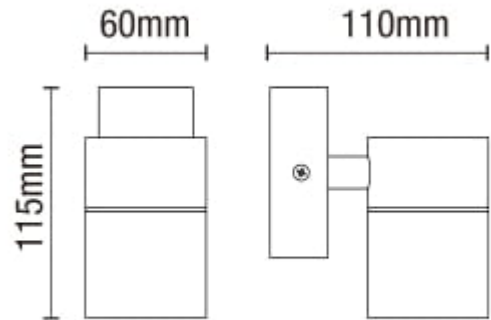

Leto Up or Down Outdoor Wall Light - Anthracite

ZN-37940-ANTH-65

The Leto Up or Down Outdoor Wall Light offers a sleek and contemporary lighting solution for the outside of your home. Featuring a Matt Anthracite finish, this wall light is not only stylish but also resistant to rust and corrosion, ensuring long-lasting durability. Its versatile design allows it to be styled as either an up or down light, providing a stunning pool of illumination to enhance the aesthetic of your outdoor spaces. With an IP65 rating, this wall light is fully waterproof, making it ideal for withstanding outdoor weather conditions.

TECHNICAL DATA

Material	Steel
Colour	Anthracite
Bulb Type	GU10
Bulb Shape	Reflector
IP Rating	IP65
Colour Temperature (k)	NA
Max Wattage (W)	7w
Lumen Output (lm)	NA
Number of Bulbs	1
Fittings Class	I

Get in Touch