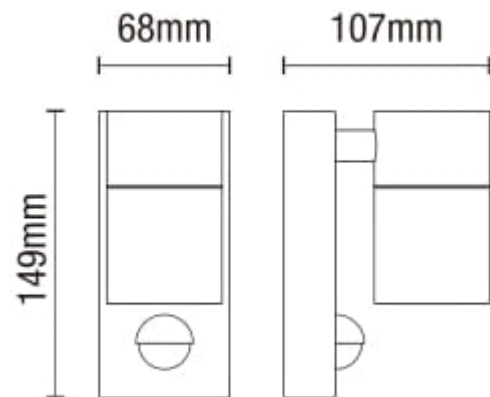

## Leto Outdoor Up or Down Wall Light with PIR Sensor, Black

**ZN-37938-BLK-65**

The Leto Outdoor Up or Down Wall Light with PIR Sensor combines sleek minimalism with practical functionality, making it a perfect choice for your porch or entryway. Its black finish offers a contemporary and understated look, while the IP65 rating ensures reliable water resistance against harsh outdoor conditions. Equipped with a PIR motion sensor, this light automatically activates upon detecting movement, enhancing security and convenience. Its versatile design allows it to function as either an up or down light, adapting to your preferred style and lighting needs.

### TECHNICAL DATA

<b>Material</b>	Steel
<b>Colour</b>	Black
<b>Bulb Type</b>	GU10
<b>Bulb Shape</b>	Reflector
<b>IP Rating</b>	IP65
<b>Colour Temperature (k)</b>	NA
<b>Max Wattage (W)</b>	7w
<b>Lumen Output (lm)</b>	NA
<b>Number of Bulbs</b>	1
<b>Fittings Class</b>	I