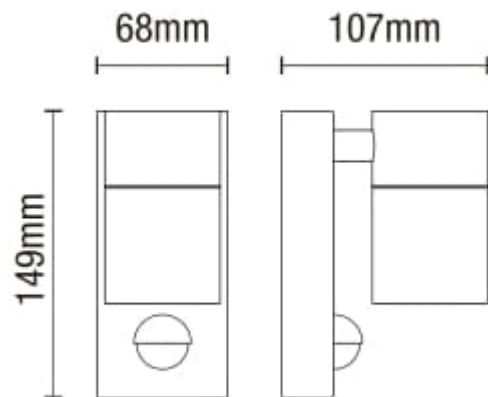

### ZN-37938-ANTH-65

The Leto Outdoor Up or Down Wall Light with PIR Sensor combines sleek minimalism with practical functionality, making it a perfect choice for your porch or entryway. Its anthracite finish offers a contemporary and understated look, while the IP65 rating ensures reliable water resistance against harsh outdoor conditions. Equipped with a PIR motion sensor, this light automatically activates upon detecting movement, enhancing security and convenience. Its versatile design allows it to function as either an up or down light, adapting to your preferred style and lighting needs.

## TECHNICAL DATA

<b>Material</b>	Steel
<b>Colour</b>	Anthracite
<b>Bulb Type</b>	GU10
<b>Bulb Shape</b>	Reflector
<b>IP Rating</b>	IP65
<b>Colour Temperature (k)</b>	NA
<b>Max Wattage (W)</b>	7w
<b>Lumen Output (lm)</b>	NA
<b>Number of Bulbs</b>	1
<b>Fittings Class</b>	I