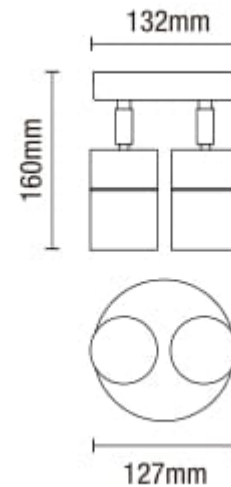

Leto Twin Outdoor Wall Light, Stainless Steel

ZN-34018-SST-65

The Leto Twin Adjustable Outdoor Wall Spotlight is a stylish and functional solution for your outdoor lighting needs. Featuring a stainless steel finish, this spotlight brings a modern aesthetic to your porch, garden, or entryway. The twin adjustable heads allow for directional and focused lighting, offering flexibility to illuminate specific areas or provide a wider light spread. Built with an IP65 rating, it is water-resistant and designed to withstand various weather conditions, ensuring durability and reliability.

TECHNICAL DATA

Material	Steel
Colour	Stainless Steel
Bulb Type	GU10
Bulb Shape	Reflector
IP Rating	IP65
Colour Temperature (k)	NA
Max Wattage (W)	7w
Lumen Output (lm)	NA
Number of Bulbs	2
Fittings Class	I