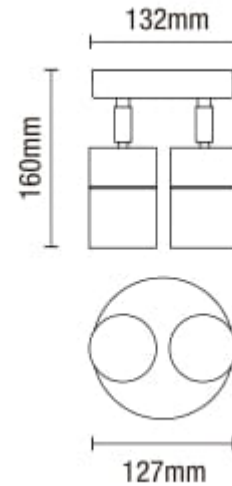

### ZN-34018-SBLK-65

The Leto Twin Adjustable Outdoor Wall Spotlight is a stylish and functional solution for your outdoor lighting needs. Featuring a sleek black finish, this spotlight brings a modern aesthetic to your porch, garden, or entryway. The twin adjustable heads allow for directional and focused lighting, offering flexibility to illuminate specific areas or provide a wider light spread. Built with an IP65 rating, it is water-resistant and designed to withstand various weather conditions, ensuring durability and reliability.

## TECHNICAL DATA

<b>Material</b>	Steel
<b>Colour</b>	Black
<b>Bulb Type</b>	GU10
<b>Bulb Shape</b>	Reflector
<b>IP Rating</b>	IP65
<b>Colour Temperature (k)</b>	NA
<b>Max Wattage (W)</b>	7w
<b>Lumen Output (lm)</b>	NA
<b>Number of Bulbs</b>	2
<b>Fittings Class</b>	I