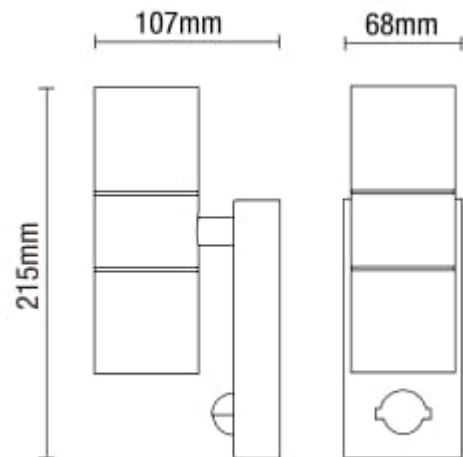

Leto Outdoor Wall Light with PIR Sensor, Stainless Steel

ZN-29179-SST-65

The Leto 2 Light Outdoor Wall Light with PIR Sensor combines style, practicality, and enhanced security for your outdoor spaces. Its integrated motion sensor (PIR) activates the lights when movement is detected, providing a reliable lighting solution for pathways, porches, or entryways. The Stainless Steel finish gives the fixture a modern, high-end appearance, blending seamlessly with contemporary exteriors. With dual light outputs, this fixture ensures ample illumination, creating a safe and well-lit environment. Its IP65 rating guarantees protection against outdoor weather conditions, making it a durable and dependable choice.

TECHNICAL DATA

Material	Steel
Colour	Stainless Steel
Bulb Type	GU10
Bulb Shape	Reflector
IP Rating	IP65
Colour Temperature (k)	NA
Max Wattage (W)	7w
Lumen Output (lm)	NA
Number of Bulbs	2

Get in Touch

t: +44 (0) 161 359 4949
e: info@forumlightingsolutions.com