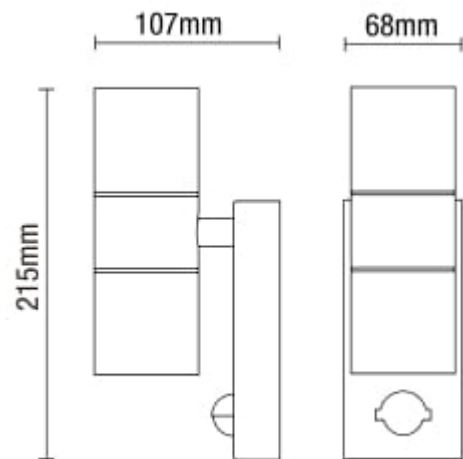

Leto Outdoor Wall Light with PIR Sensor, Anthracite

ZN-29179-ANTH-65

The Leto 2 Light Outdoor Wall Light with PIR Sensor combines style, practicality, and enhanced security for your outdoor spaces. Its integrated motion sensor (PIR) activates the lights when movement is detected, providing a reliable lighting solution for pathways, porches, or entryways. The sleek Anthracite finish gives the fixture a modern, high-end appearance, blending seamlessly with contemporary exteriors. With dual light outputs, this fixture ensures ample illumination, creating a safe and well-lit environment. Its IP65 rating guarantees protection against outdoor weather conditions, making it a durable and dependable choice.

TECHNICAL DATA

Material	Steel
Colour	Anthracite
Bulb Type	GU10
Bulb Shape	Reflector
IP Rating	IP65
Colour Temperature (k)	NA
Max Wattage (W)	7w
Lumen Output (lm)	NA
Number of Bulbs	2

Get in Touch

t: +44 (0) 161 359 4949
e: info@forumlightingsolutions.com