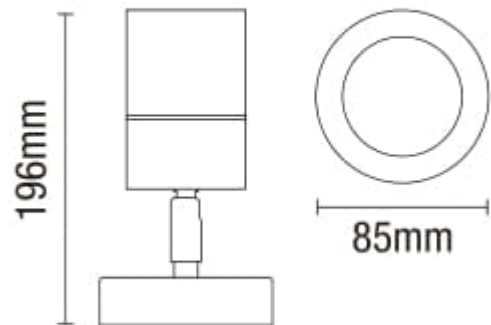

## Leto 1 Light Adjustable IP65 Outdoor Wall Light - White

**ZN-26536-WHT-65**

The Leto IP65 1 Light Adjustable Outdoor Wall Light brings robust, urban styling to your outdoor spaces, combining sleek modern design with practical functionality. Ideal for your porch, entryway, or garden, this spotlight offers versatility with its adjustable head, allowing you to direct the beam of light wherever it's needed most. Finished in sleek Anthracite, this light not only adds a contemporary touch to your home but also withstands the elements with its IP65 rating, ensuring reliable performance in all outdoor conditions.

### TECHNICAL DATA

<b>Material</b>	Steel
<b>Colour</b>	White
<b>Bulb Type</b>	GU10
<b>Bulb Shape</b>	Reflector
<b>IP Rating</b>	IP65
<b>Colour Temperature (k)</b>	NA
<b>Max Wattage (W)</b>	7w
<b>Lumen Output (lm)</b>	NA
<b>Number of Bulbs</b>	1
<b>Fittings Class</b>	I