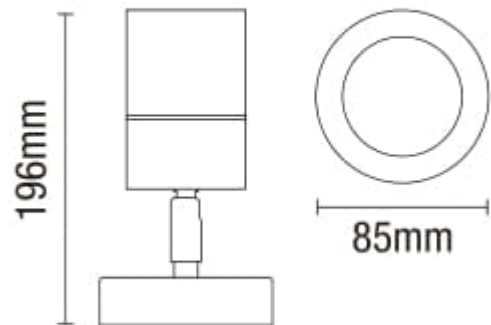

Leto 1 Light Adjustable IP65 Outdoor Wall Light - Stainless Steel

ZN-26536-SST-65

The Leto IP65 1 Light Adjustable Outdoor Wall Light brings robust, urban styling to your outdoor spaces, combining sleek modern design with practical functionality. Ideal for your porch, entryway, or garden, this spotlight offers versatility with its adjustable head, allowing you to direct the beam of light wherever it's needed most. Finished in sleek Stainless Steel, this light not only adds a contemporary touch to your home but also withstands the elements with its IP65 rating, ensuring reliable performance in all outdoor conditions.

ZINK

TECHNICAL DATA

Material	Steel
Colour	Stainless Steel
Bulb Type	GU10
Bulb Shape	Reflector
IP Rating	IP65
Colour Temperature (k)	NA
Max Wattage (W)	7w
Lumen Output (lm)	NA
Number of Bulbs	1
Fittings Class	I