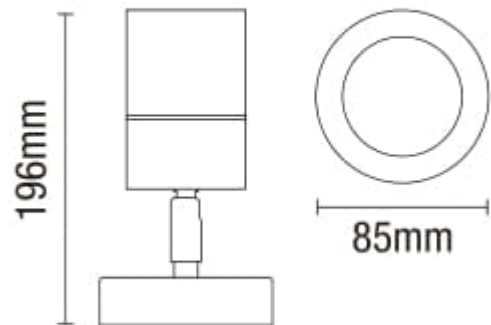

## Leto 1 Light Adjustable IP65 Outdoor Wall Light - Copper

**ZN-26536-COP-65**

The Leto IP65 1 Light Adjustable Outdoor Wall Light brings robust, urban styling to your outdoor spaces, combining sleek modern design with practical functionality. Ideal for your porch, entryway, or garden, this spotlight offers versatility with its adjustable head, allowing you to direct the beam of light wherever it's needed most. Finished in sleek Copper, this light not only adds a contemporary touch to your home but also withstands the elements with its IP65 rating, ensuring reliable performance in all outdoor conditions.

### TECHNICAL DATA

<b>Material</b>	Steel
<b>Colour</b>	Copper
<b>Bulb Type</b>	GU10
<b>Bulb Shape</b>	Reflector
<b>IP Rating</b>	IP65
<b>Colour Temperature (k)</b>	NA
<b>Max Wattage (W)</b>	7w
<b>Lumen Output (lm)</b>	NA
<b>Number of Bulbs</b>	1
<b>Fittings Class</b>	I