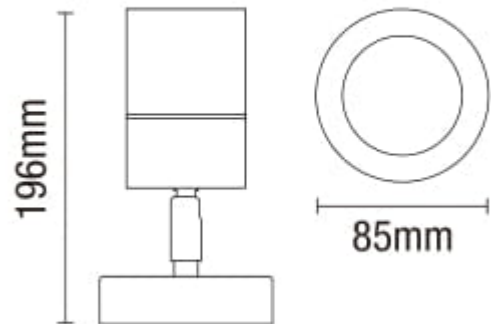

Leto 1 Light Adjustable IP65 Outdoor Wall Light - Black

ZN-26536-BLK-65

The Leto IP65 1 Light Adjustable Outdoor Wall Light brings robust, urban styling to your outdoor spaces, combining sleek modern design with practical functionality. Ideal for your porch, entryway, or garden, this spotlight offers versatility with its adjustable head, allowing you to direct the beam of light wherever it's needed most. Finished in sleek black, this light not only adds a contemporary touch to your home but also withstands the elements with its IP65 rating, ensuring reliable performance in all outdoor conditions.

TECHNICAL DATA

Material	Steel
Colour	Black
Bulb Type	GU10
Bulb Shape	Reflector
IP Rating	IP65
Colour Temperature (k)	NA
Max Wattage (W)	7w
Lumen Output (lm)	NA
Number of Bulbs	1
Fittings Class	I

Get in Touch