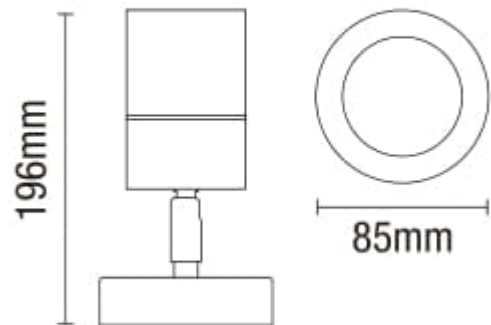

## Leto 1 Light Adjustable IP65 Outdoor Wall Light - Anthracite

**ZN-26536-ANTH-65**

The Leto IP65 1 Light Adjustable Outdoor Wall Light brings robust, urban styling to your outdoor spaces, combining sleek modern design with practical functionality. Ideal for your porch, entryway, or garden, this spotlight offers versatility with its adjustable head, allowing you to direct the beam of light wherever it's needed most. Finished in sleek Anthracite, this light not only adds a contemporary touch to your home but also withstands the elements with its IP65 rating, ensuring reliable performance in all outdoor conditions.

### TECHNICAL DATA

<b>Material</b>	Steel
<b>Colour</b>	Anthracite
<b>Bulb Type</b>	GU10
<b>Bulb Shape</b>	Reflector
<b>IP Rating</b>	IP65
<b>Colour Temperature (k)</b>	NA
<b>Max Wattage (W)</b>	7w
<b>Lumen Output (lm)</b>	NA
<b>Number of Bulbs</b>	1
<b>Fittings Class</b>	I