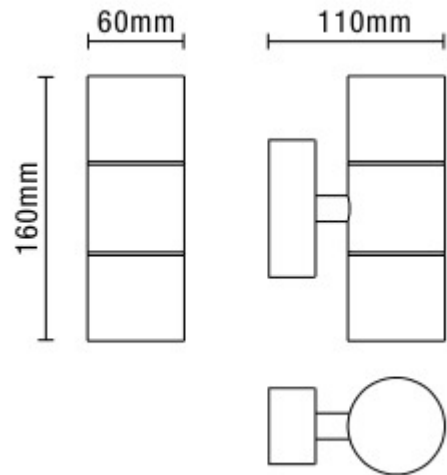

Leto 2 Light Up and Down Outdoor Wall Light - White

ZN-20941-WHT-65

Outdoor wall lights are a great way to enhance the functionality and style of your home's exterior. This Leto IP65, up and down wall light offers a broad spread of light, ensuring practical illumination as natural light fades. Its white finish provides a simple yet stylish look, blending seamlessly into any outdoor area. The up and down design delivers excellent light coverage, making it an ideal addition for patios, doorways, or garden walls, helping to create a well-lit and safe environment while adding a modern touch to your exterior spaces.

TECHNICAL DATA

Material	Steel
Colour	White
Bulb Type	GU10
Bulb Shape	Reflector
IP Rating	IP65
Colour Temperature (k)	NA
Max Wattage (W)	7w
Lumen Output (lm)	NA
Number of Bulbs	2

Get in Touch

t: +44 (0) 161 359 4949
e: info@forumlightingsolutions.com