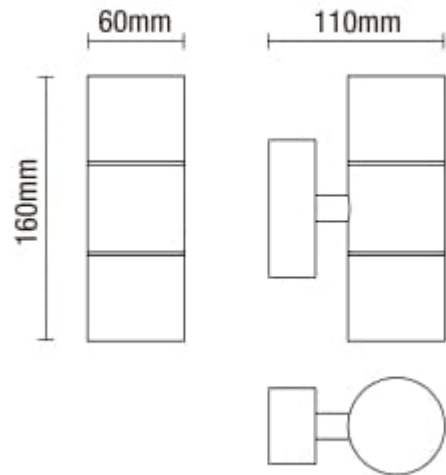

Leto 2 Light Up and Down Outdoor Wall Light - Stainless Steel

ZN-20941-SST-65

Outdoor wall lights are a great way to enhance the functionality and style of your home's exterior. This Leto IP65, up and down wall light offers a broad spread of light, ensuring practical illumination as natural light fades. Its stainless steel finish provides a simple yet stylish look, blending seamlessly into any outdoor area. The up and down design delivers excellent light coverage, making it an ideal addition for patios, doorways, or garden walls, helping to create a well-lit and safe environment while adding a modern touch to your exterior spaces.

TECHNICAL DATA

Material	Steel
Colour	Stainless Steel
Bulb Type	GU10
Bulb Shape	Reflector
IP Rating	IP65
Colour Temperature (k)	NA
Max Wattage (W)	7w
Lumen Output (lm)	NA
Number of Bulbs	2

Get in Touch

t: +44 (0) 161 359 4949
e: info@forumlightingsolutions.com