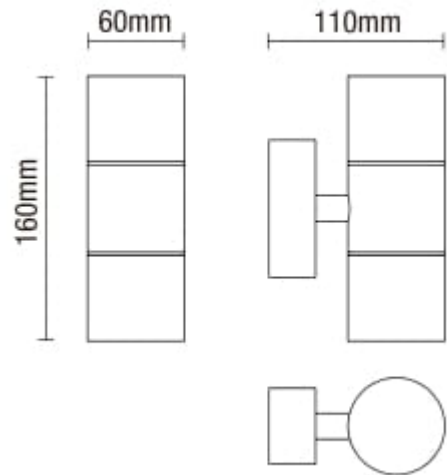

Leto 2 Light Up and Down Outdoor Wall Light - Copper

ZN-20941-COP-65

Outdoor wall lights are a great way to enhance the functionality and style of your home's exterior. This Leto IP65, up and down wall light offers a broad spread of light, ensuring practical illumination as natural light fades. Its sleek copper finish provides a simple yet stylish look, blending seamlessly into any outdoor area. The up and down design delivers excellent light coverage, making it an ideal addition for patios, doorways, or garden walls, helping to create a well-lit and safe environment while adding a modern touch to your exterior spaces.

TECHNICAL DATA

Material	Steel
Colour	Copper
Bulb Type	GU10
Bulb Shape	Reflector
IP Rating	IP65
Colour Temperature (k)	NA
Max Wattage (W)	7w
Lumen Output (lm)	NA
Number of Bulbs	2

Get in Touch

t: +44 (0) 161 359 4949
e: info@forumlightingsolutions.com