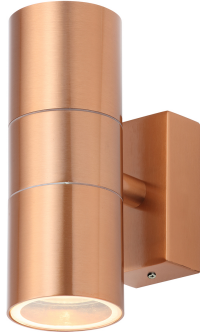

Leto 2 Light Up and Down Outdoor Wall Light - Copper

ZN-20941-COP-65

Outdoor wall lights are a great way to enhance the functionality and style of your home's exterior. This Leto IP65, up and down wall light offers a broad spread of light, ensuring practical illumination as natural light fades. Its sleek copper finish provides a simple yet stylish look, blending seamlessly into any outdoor area. The up and down design delivers excellent light coverage, making it an ideal addition for patios, doorways, or garden walls, helping to create a well-lit and safe environment while adding a modern touch to your exterior spaces.

TECHNICAL DATA

Material	Steel
Colour	Copper
Bulb Type	GU10
Bulb Shape	Reflector
IP Rating	IP65
Colour Temperature (k)	NA
Max Wattage (W)	7w
Lumen Output (lm)	NA
Number of Bulbs	2

Get in Touch

t: +44 (0) 161 359 4949
e: info@forumlightingsolutions.com