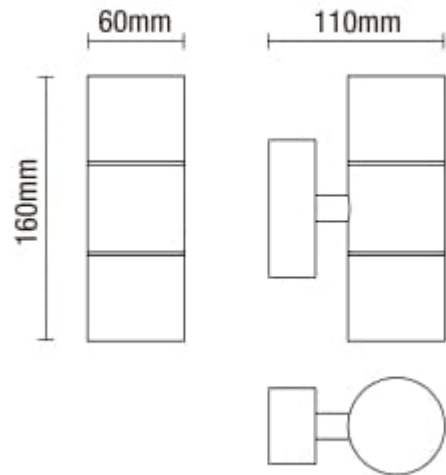

Leto 2 Light Up and Down Outdoor Wall Light - Black

ZN-20941-BLK-65

Outdoor wall lights are a great way to enhance the functionality and style of your home's exterior. This Leto IP65, up and down wall light offers a broad spread of light, ensuring practical illumination as natural light fades. Its sleek black finish provides a simple yet stylish look, blending seamlessly into any outdoor area. The up and down design delivers excellent light coverage, making it an ideal addition for patios, doorways, or garden walls, helping to create a well-lit and safe environment while adding a modern touch to your exterior spaces.

TECHNICAL DATA

Material	Steel
Colour	Black
Bulb Type	GU10
Bulb Shape	Reflector
IP Rating	IP65
Colour Temperature (k)	NA
Max Wattage (W)	7w
Lumen Output (lm)	NA
Number of Bulbs	2

Get in Touch

t: +44 (0) 161 359 4949
e: info@forumlightingsolutions.com