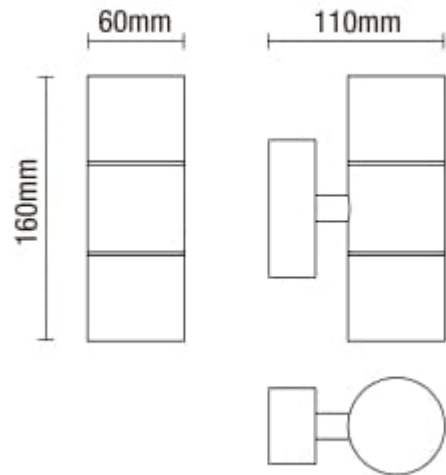

### TECHNICAL DATA

<b>Material</b>	Steel
<b>Colour</b>	Anthracite
<b>Bulb Type</b>	GU10
<b>Bulb Shape</b>	Reflector
<b>IP Rating</b>	IP65
<b>Colour Temperature (k)</b>	NA
<b>Max Wattage (W)</b>	7w
<b>Lumen Output (lm)</b>	NA
<b>Number of Bulbs</b>	2