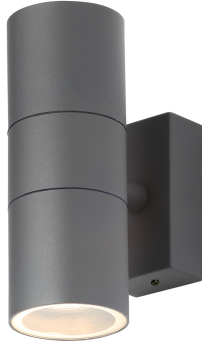

## Leto 2 Light Up and Down Outdoor Wall Light - Anthracite

### ZN-20941-ANTH-65

Outdoor wall lights are a great way to enhance the functionality and style of your home's exterior. This Leto IP65, up and down wall light offers a broad spread of light, ensuring practical illumination as natural light fades. Its sleek anthracite finish provides a simple yet stylish look, blending seamlessly into any outdoor area. The up and down design delivers excellent light coverage, making it an ideal addition for patios, doorways, or garden walls, helping to create a well-lit and safe environment while adding a modern touch to your exterior spaces.

### TECHNICAL DATA

<b>Material</b>	Steel
<b>Colour</b>	Anthracite
<b>Bulb Type</b>	GU10
<b>Bulb Shape</b>	Reflector
<b>IP Rating</b>	IP65
<b>Colour Temperature (k)</b>	NA
<b>Max Wattage (W)</b>	7w
<b>Lumen Output (lm)</b>	NA
<b>Number of Bulbs</b>	2