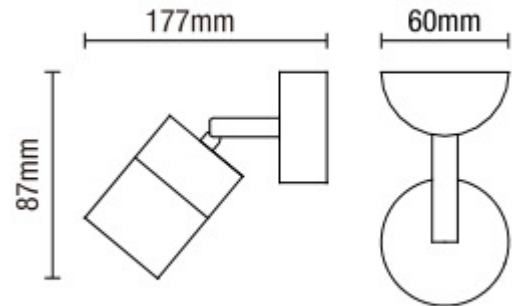

Islay Adjustable Outdoor Wall Light, Stainless Steel

CZ-29321-ANTH

The Islay Adjustable Outdoor Wall Light brings a sleek, contemporary style to any porch or patio. Finished in corrosion-resistant Anthracite, this wall light offers a high-shine aesthetic that complements modern homes. Fully adjustable, it allows you to customize the angle and direction of the light for a focused and functional glow. With an IP44 rating, it is durable and protected against the elements, making it a reliable choice for outdoor use.

TECHNICAL DATA

Material	Stainless Steel
Colour	Anthracite
Bulb Type	GU10
Bulb Shape	Reflector
IP Rating	IP44
Colour Temperature (k)	NA
Max Wattage (W)	7w
Lumen Output (lm)	NA
Number of Bulbs	1
Fittings Class	I