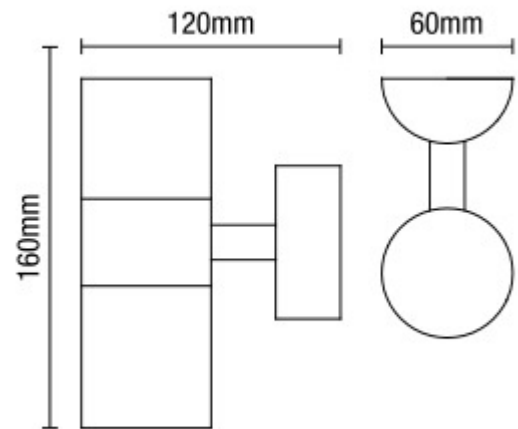

## TECHNICAL DATA

<b>Material</b>	Stainless Steel
<b>Colour</b>	Anthracite
<b>Bulb Type</b>	GU10
<b>Bulb Shape</b>	Reflector
<b>IP Rating</b>	IP44
<b>Colour Temperature (k)</b>	NA
<b>Max Wattage (W)</b>	7w
<b>Lumen Output (lm)</b>	NA
<b>Number of Bulbs</b>	2
<b>Fittings Class</b>	I