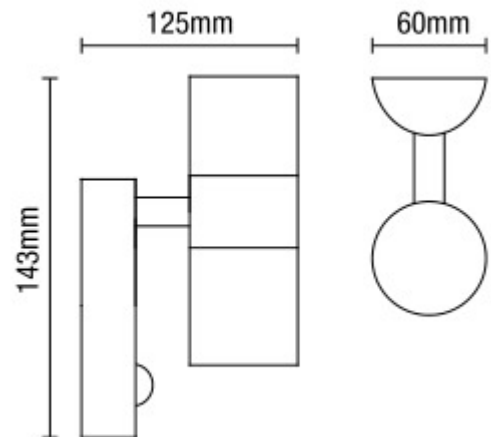

### CZ-29319-ANTH

The Islay Up and Down Outdoor Wall Light with PIR Sensor offers a sleek, minimalist lighting solution for modern homes. Finished in a stylish anthracite colour, its up and down light design creates a stunning pool of illumination across your walls, enhancing the exterior aesthetic. With an IP44 rating, it's water-resistant and suitable for outdoor use. The integrated PIR sensor uses infrared technology to detect motion, automatically activating the light when movement is detected, adding both convenience and security.

## TECHNICAL DATA

<b>Material</b>	Stainless Steel
<b>Colour</b>	Anthracite
<b>Bulb Type</b>	GU10
<b>Bulb Shape</b>	Reflector
<b>IP Rating</b>	IP44
<b>Colour Temperature (k)</b>	NA
<b>Max Wattage (W)</b>	7w
<b>Lumen Output (lm)</b>	NA
<b>Number of Bulbs</b>	2
<b>Fittings Class</b>	I