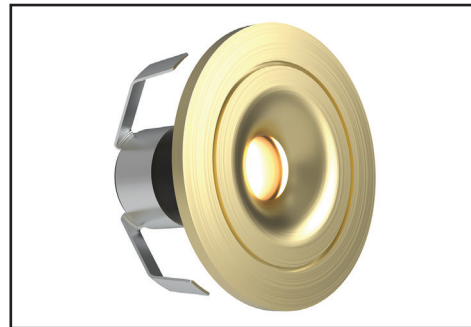

AMKR020BZ/**

Interchangeable Bezels For AMKR020

mini™

PRODUCT FEATURES

- Available In A Range Of Finishes*
- Threaded Design
- Easy-Fit Screw On/Off Accessory

TECHNICAL SPECIFICATIONS

PRODUCT CODE	AMKR020BZ
For Use With	AMKR020 Range*
Material	Aluminium

Antique Brass Bezel*
AMKR020BZ/AB

Brushed Brass Bezel*
AMKR020BZ/BB

Carbon Black Bezel*
AMKR020BZ/BLK

Polished Copper Bezel*
AMKR020BZ/COP

*Indoor & Bathroom use only
*Sold Separately