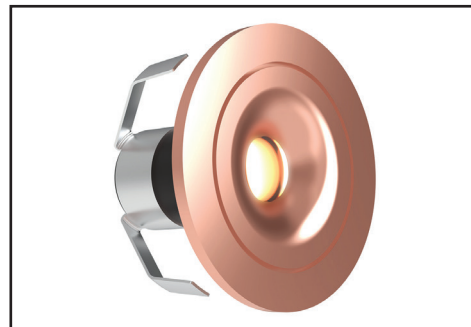

Polished Copper Bezel*
AMKR020BZ/COP

*Indoor & Bathroom use only
*Sold Separately