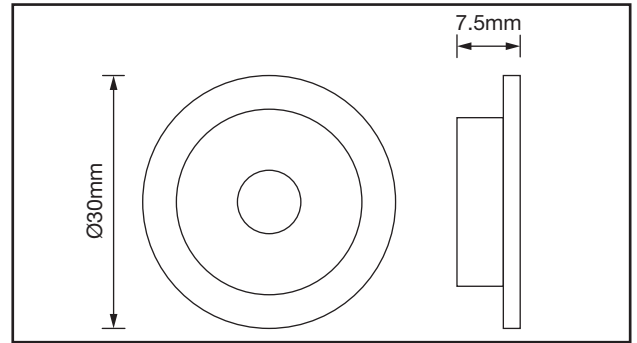

AMKR020BZ/**

Interchangeable Bezels For AMKR020

mini™

PRODUCT FEATURES

- Available In A Range Of Finishes*
- Threaded Design
- Easy-Fit Screw On/Off Accessory

TECHNICAL SPECIFICATIONS

PRODUCT CODE	AMKR020BZ
For Use With	AMKR020 Range*
Material	Aluminium