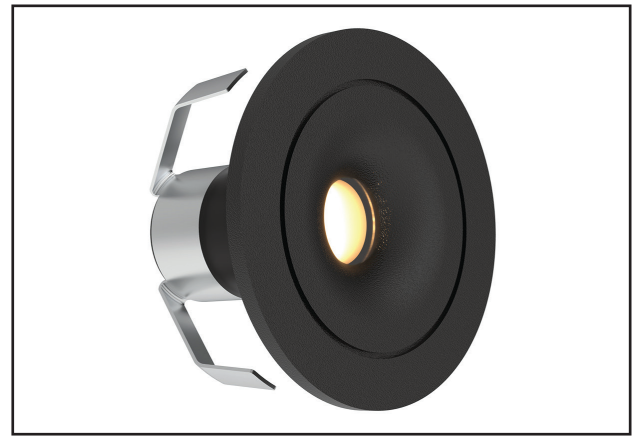

AMKR020BZ/**

Interchangeable Bezels For AMKR020

mini™

PRODUCT FEATURES

- Available In A Range Of Finishes*
- Threaded Design
- Easy-Fit Screw On/Off Accessory

TECHNICAL SPECIFICATIONS

PRODUCT CODE	AMKR020BZ
For Use With	AMKR020 Range*
Material	Aluminium

Antique Brass Bezel*
AMKR020BZ/AB

Brushed Brass Bezel*
AMKR020BZ/BB

Carbon Black Bezel*
AMKR020BZ/BLK

Polished Copper Bezel*
AMKR020BZ/COP

*Indoor & Bathroom use only
*Sold Separately