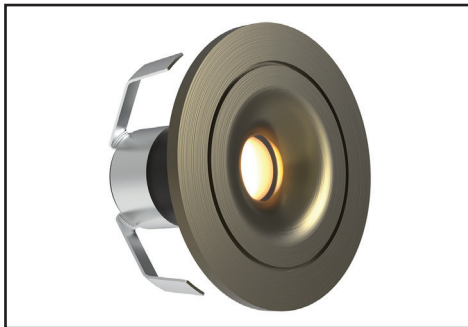

AMKR020BZ/**

Interchangeable Bezels For AMKR020

mini™

PRODUCT FEATURES

- Available In A Range Of Finishes*
- Threaded Design
- Easy-Fit Screw On/Off Accessory

TECHNICAL SPECIFICATIONS

PRODUCT CODE	AMKR020BZ
For Use With	AMKR020 Range*
Material	Aluminium

Antique Brass Bezel*
AMKR020BZ/AB

Brushed Brass Bezel*
AMKR020BZ/BB

Carbon Black Bezel*
AMKR020BZ/BLK

Polished Copper Bezel*
AMKR020BZ/COP

*Indoor & Bathroom use only
*Sold Separately