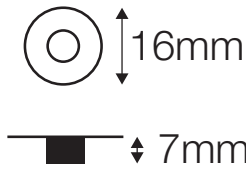

TECHNICAL DATASHEET

AMKR012BZ/BB*

Brushed Brass Bezel for AMKR012**

PRODUCT FEATURES

- Available in a Range of Finishes*
- Threaded Design
- Easy-Fit Screw on/off Accessory

DIMENSIONS

Overall: \varnothing 16mm
Depth: 7mm